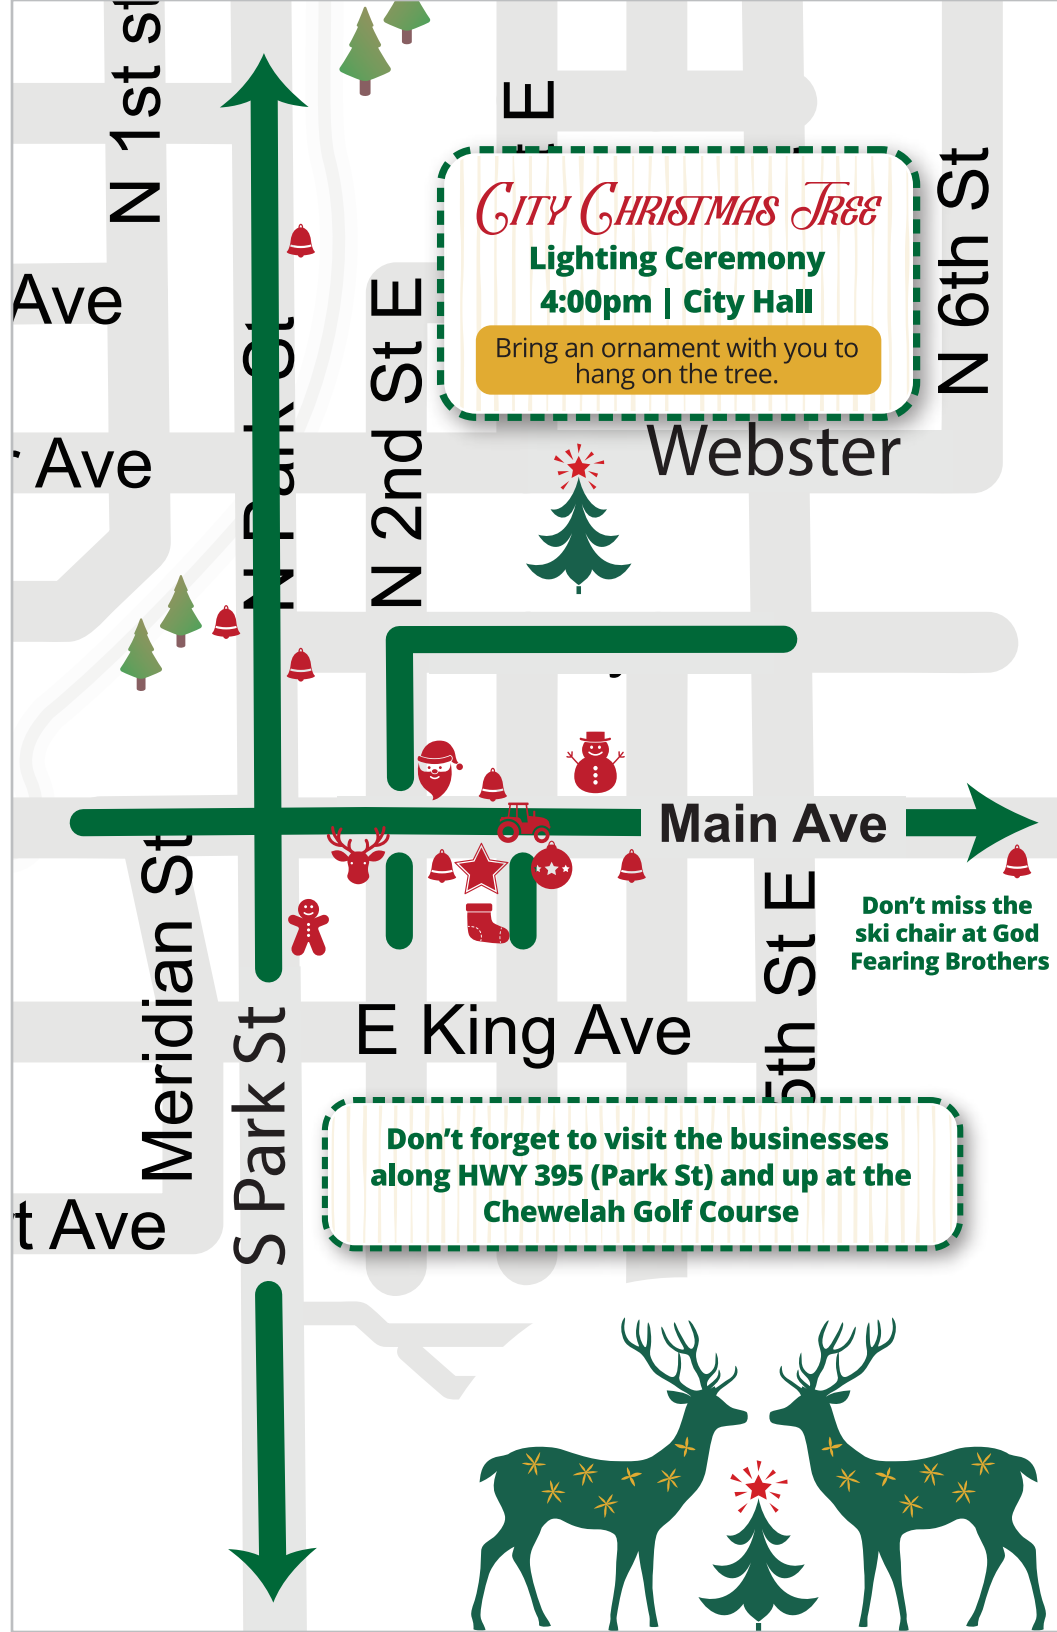

Selfie stations are located at Chew-ville at the Huff Building & Ski Benches all around town!

🌟 Christmas Artisan Faire by the Chewelah Farmer's Market

Valley Warriors Against Cancer **Christmas Bazaar** at the American Legion

Meet Santa! Santa will be walking around Main Street from 12pm-3pm

Chew-ville! Meet the Grinch and other fun characters at the Huff Building with the Creative District

Pet Photos with Santa! Hosted by Becky's Best Buddies at Sety's Ace Hardware

Reindeer Games at Bradley's Taekwondo.

City Christmas Tree Lighting 4:00pm at City Hall Bring an ornament to hang on the tree, or make one at the Chewelah Library's ornament station at the Christmas Artisan Faire.

Tractor rides will be provided from 10am-3pm.

Rides start at the Christmas Artisan Faire vendor area on Main Ave and 3rd St. E.

PARTICIPATING BUSINESSES

Akers
American Legion Post 54
Bean Patch Antiques & Other Things
Black Sheep Vintage
Bradley's Taekwondo
Cattle Country Couture
Chewelah Chamber of Commerce
Chewelah Farmers Market
Chewelah General Store
Chewelah Golf & Country Club
Chewelah Library
Columbia Community Creamery
Dad's Espresso
Fired Up Pizza

Fools Lanes
HICO
Lola's Good Eats
Mistequa Casino Hotel
Monica's Buttermilk Kitchen
Rusty Putter Bar & Grille
Sety's Ace Hardware
SpoKo Fuel
Sportsmans Bar & Grill
Subway
The Yale Press
Valley Drug Co.
Valley Warriors Against Cancer
Westside Pizza