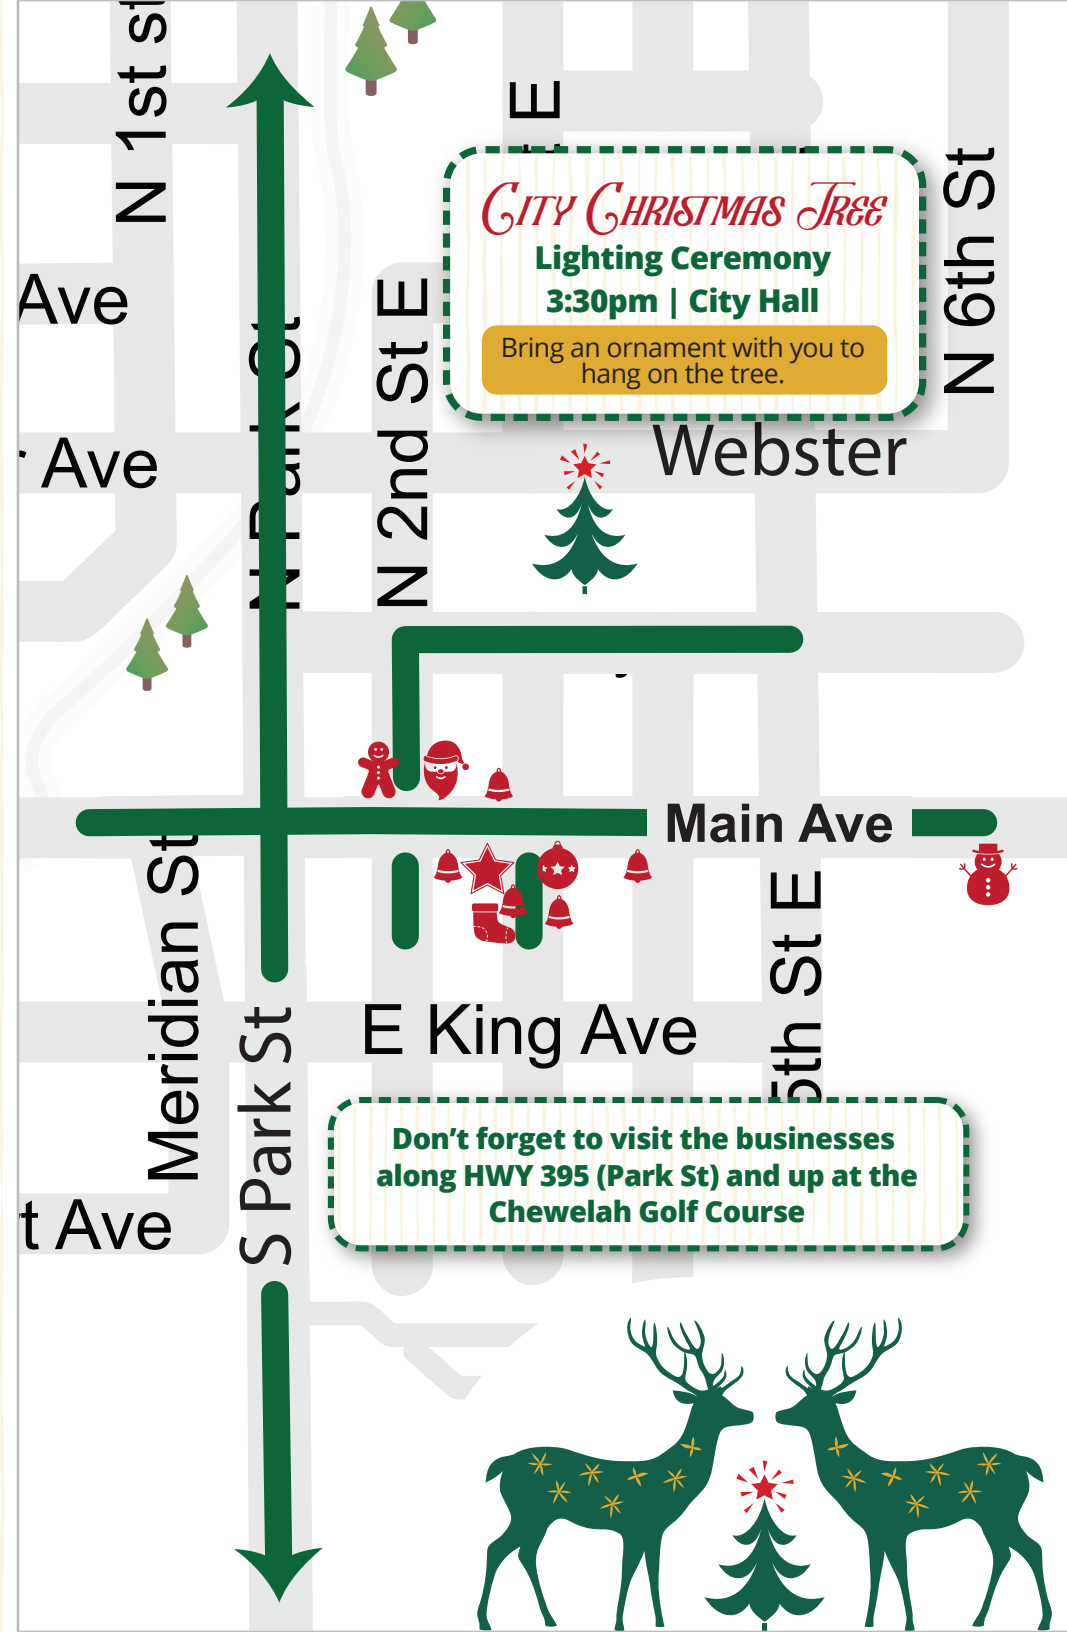

🎄 Christmas Craft Faire by the Chewelah Farmer's Market

🍪 Sugar Plum Market Vendors

Meet Santa! Look for Santa & Mrs. Claus at Pancakes with Santa at Gess Elementary from 8am-10am. And at Chewelah Family Chiropractic and walking around Main Street from 10am-3pm

Chew-ville! Meet the Grinch and other fun characters at the Huff Building with the Creative District

Kiwanis Christmas Tree Raffle at Mountain Market on Main

City Christmas Tree Lighting Ceremony 3:30pm at the City Hall
Bring an ornament with you to hang on the tree

Tractor rides will be provided from 10am-3pm.

Rides start at the Christmas Craft Faire vendor area on Main Ave and 3rd St. E.

PARTICIPATING BUSINESSES

Akers United Drug

Andie's Sandwich & Sports

Bean Patch Antiques & Other Things

Black Sheep Vintage

Cattle Country Couture

Chewelah Chamber of Commerce

Chewelah Creative District

Chewelah Farmers Market

Chewelah General Store

Chewelah Golf & Country Club

Dad's Espresso

Fired Up Pizza

Fools Lanes (Chewelah Bowling Alley)

HICO

Lola's Good Eats

Mistequa Casino Hotel

Monica's Buttermilk Kitchen

Mountain Market on Main

Rusty Putter Bar & Grille

Safeway

Sety's Ace Hardware

Sety's Ace Hardware Gift Shop

SpoKo Fuel

Sportsmans Bar & Grill

Subway

The Yale Press

Valley Drug Co.

Westside Pizza